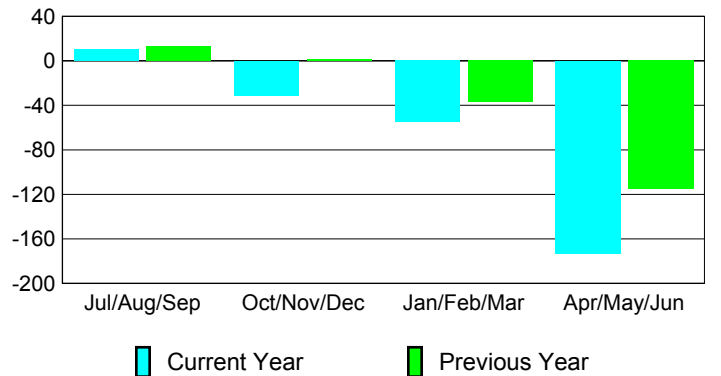

Membership Results 2008-2009

Membership 2007-2008

Month	Net Memb Goal	Actual New Memb	Actual Dropped Memb	Gain/Loss of Memb	Gain/Loss of Memb
Jul/Aug/Sep	25	100	-90	10	13
Oct/Nov/Dec	25	49	-80	-31	1
Jan/Feb/Mar	25	43	-98	-55	-37
Apr/May/June	25	53	-226	-173	-115
Totals	100	245	-494	-249	-138

Membership Results 2008-2009

Goal, New, Dropped, Gain/Loss

Comparison of Membership Gain/Loss

Current Year Compared to the Previous Year

Gender Comparison 2008-2009

Jul/Aug/Sep

Oct/Nov/Dec

Jan/Feb/Mar