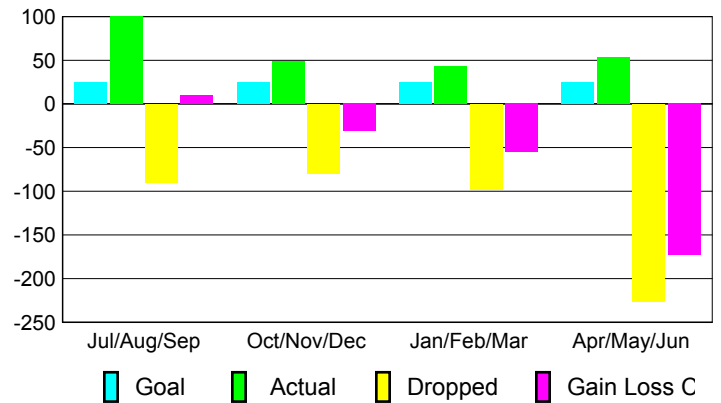

Membership Results 2008-2009

Goal, New, Dropped, Gain/Loss

Comparison of Membership Gain/Loss

Current Year Compared to the Previous Year