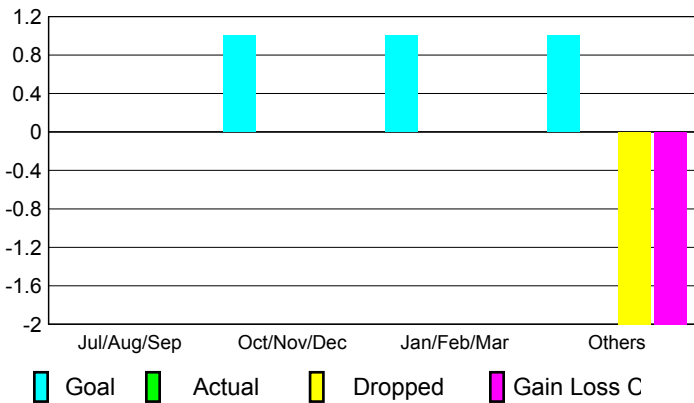

2008-2009 GMT Quarterly Report for District (or Undistricted) **District 336 B**

GMT: **Junichi Takata**

Location: **JAPAN**

GMT CA: **5**

CLUBS

Club Results 2008-2009

Clubs 2007-2008

Month	New Club Goal	Actual New Clubs	Actual Dropped Clubs	Gain/Loss of Clubs	Gain/Loss of Clubs
Jul/Aug/Sep	0	0	0	0	0
Oct/Nov/Dec	1	0	0	0	0
Jan/Feb/Mar	1	0	0	0	0
Apr/May/June	1	0	-2	-2	0
Totals	3	0	-2	-2	0

Club Results 2008-2009

Goal, New, Dropped, Gain/Loss

Comparison of Club Gain/Loss

Current Year Compared to the Previous Year

YTD Status Quo Clubs 2008-2009

Status Quo Clubs Compared to Status Quo Members

MEMBERSHIP

Membership Results 2008-2009

Membership 2007-2008

Month	Net Memb Goal	Actual New Memb	Actual Dropped Memb	Gain/Loss of Memb	Gain/Loss of Memb
Jul/Aug/Sep	25	100	-90	10	13
Oct/Nov/Dec	25	49	-80	-31	1
Jan/Feb/Mar	25	43	-98	-55	-37
Apr/May/June	25	53	-226	-173	-115
Totals	100	245	-494	-249	-138